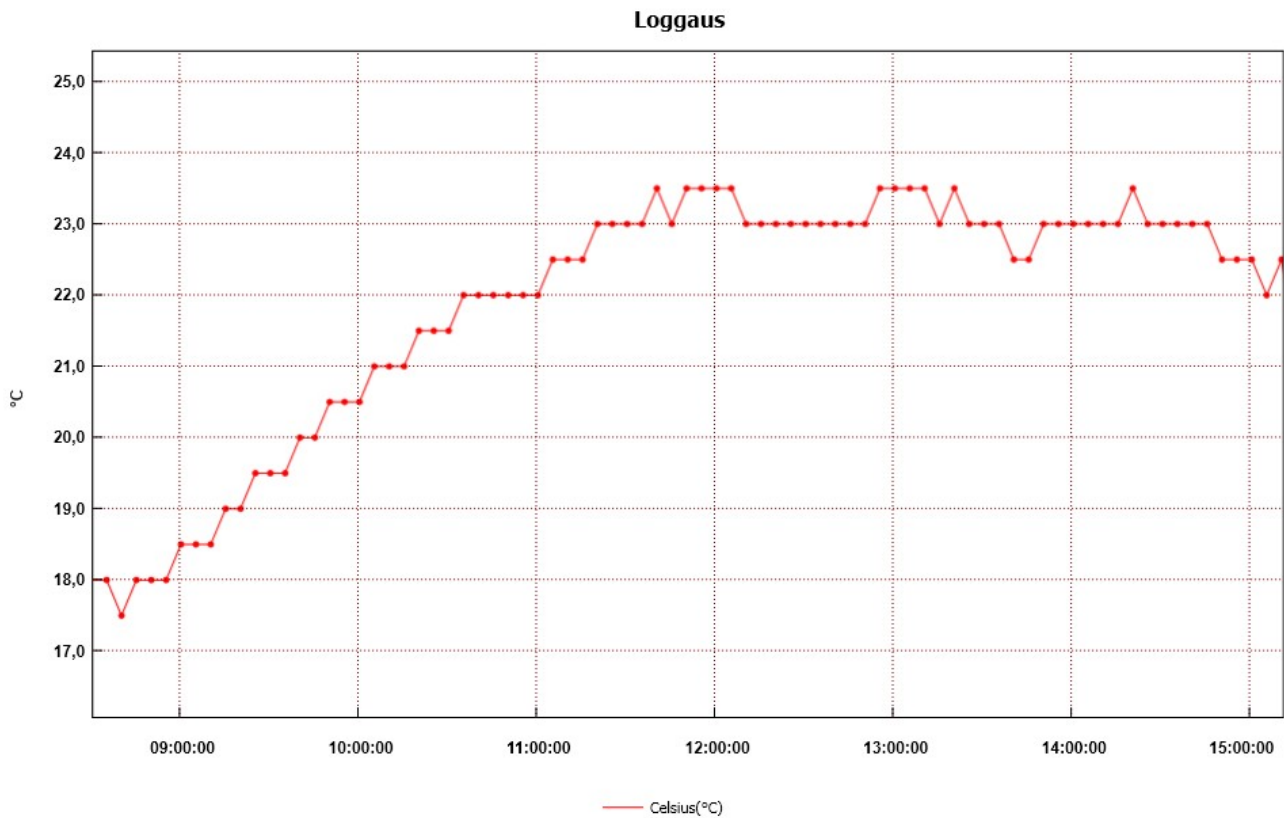

# EL Summary Report

Serial Number 010056225  
 Logger Name Loggaus

First Reading 8:30:28 22.3.2019  
 Last Reading 15:10:28 22.3.2019  
 Elapsed Time 6h, 40m  
 Total Readings 81

Alarm *Not Set*  
 Logging Rate 5 Minutes

Celsius	Low Alarm	<i>Not Set</i>	High Alarm	<i>Not Set</i>
Minimum <b>17,5°C</b> 8:40:28 22.3.2019	Alarm Occurrences	●	Alarm Occurrences	●
Maximum <b>23,5°C</b> 11:40:28 22.3.2019	N/A		N/A	
Average Reading	Total time in alarm		Total time in alarm	
<b>21,86°C</b>	N/A		N/A	
Mean Kinetic Temperature	First Alarm Triggered		First Alarm Triggered	
<b>21,85°C</b> ( $\Delta H83,14472$ )	N/A		N/A	
Standard Deviation	Longest Alarm		Longest Alarm	
<b>1,74°C</b>	N/A		N/A	